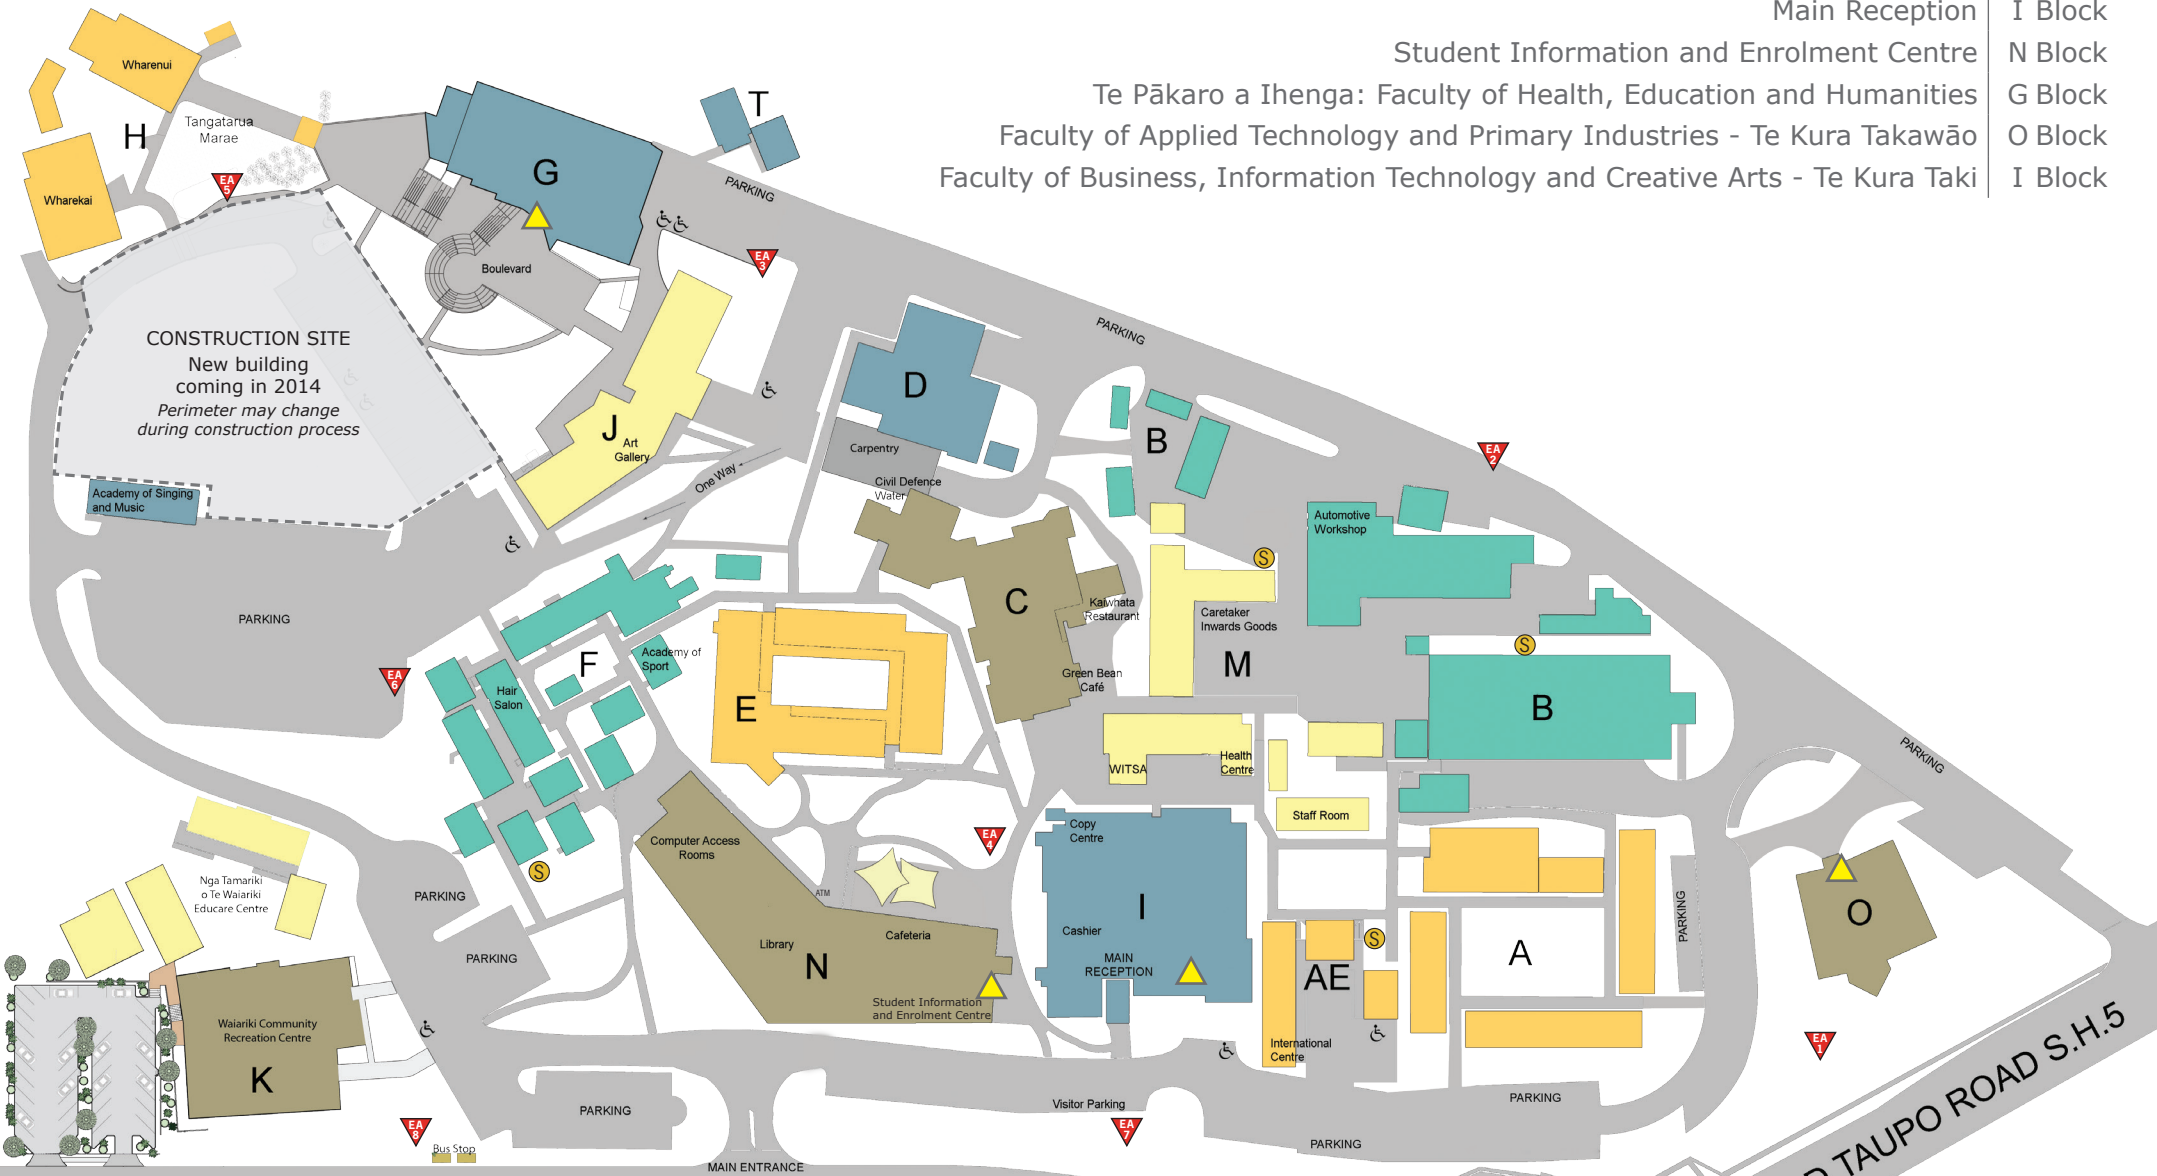

MOKOIA CAMPUS, ROTORUA

INFORMATION AND FACULTY RECEPTIONS

- | | |
|--|---------|
| Main Reception | I Block |
| Student Information and Enrolment Centre | N Block |
| Te Pākaro a Ihenga: Faculty of Health, Education and Humanities | G Block |
| Faculty of Applied Technology and Primary Industries - Te Kura Takawāo | O Block |
| Faculty of Business, Information Technology and Creative Arts - Te Kura Taki | I Block |

MOKOIA DRIVE